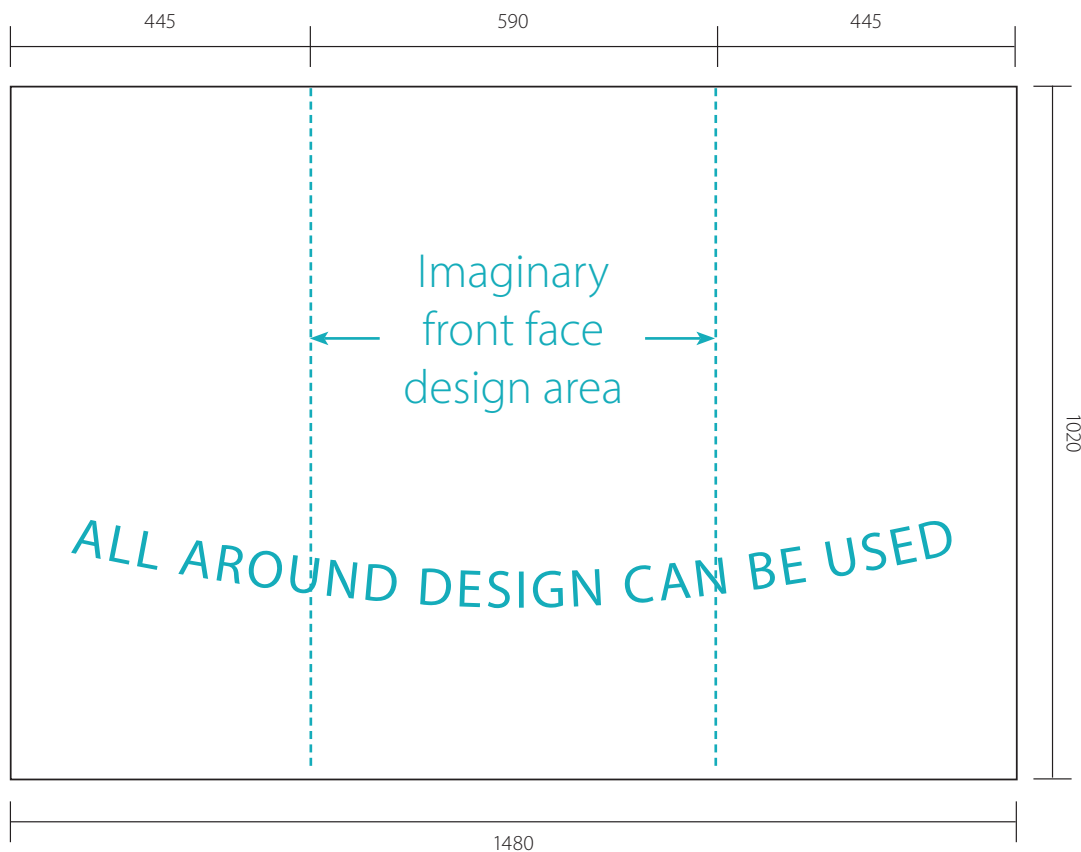

Telas Neo

Measurements

- » Dimensions (W x H x D): 595 x 1015 x 395 mm
- » Graphics dimensions: 1480 x 1020 mm

Note.

Don't keep important details too close to edges.

Print file requirements

- » Recommended resolution 1:1 100-150 dpi
Bigger is better!
- » CMYK (ISO Coated v2)
- » Do not add bleed or crop marks
- » PDF (PDF/X-1a)
TIFF (LZW compression is recommended)
- » Rich black: C 50 M 40 Y 40 K 100
- » Please do not use *Overprint*