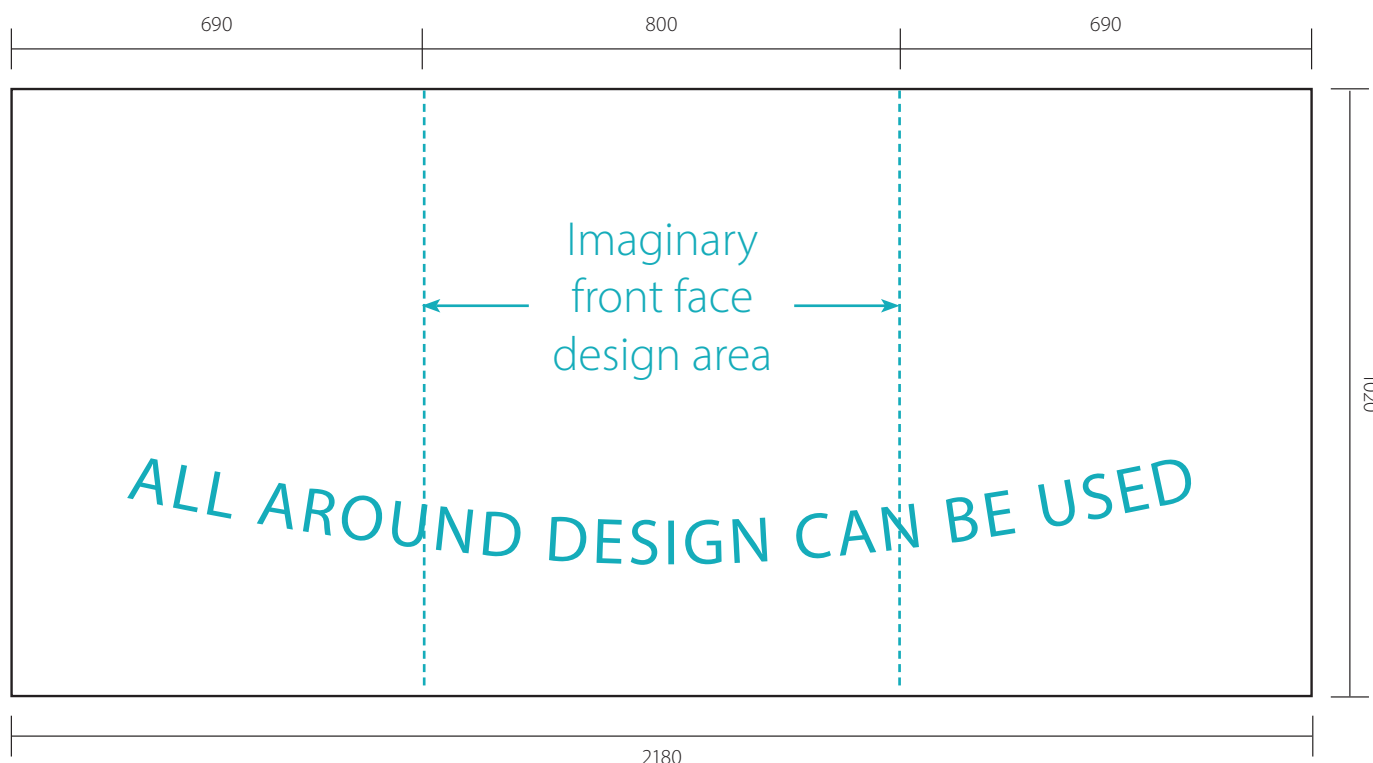

# Telas Taco

## Measurements

- » Dimensions (W x H x D): 800 x 1015 x 530 mm
- » Graphics dimensions: 2180 x 1020 mm

**Note.**

Don't keep important details too close to edges.